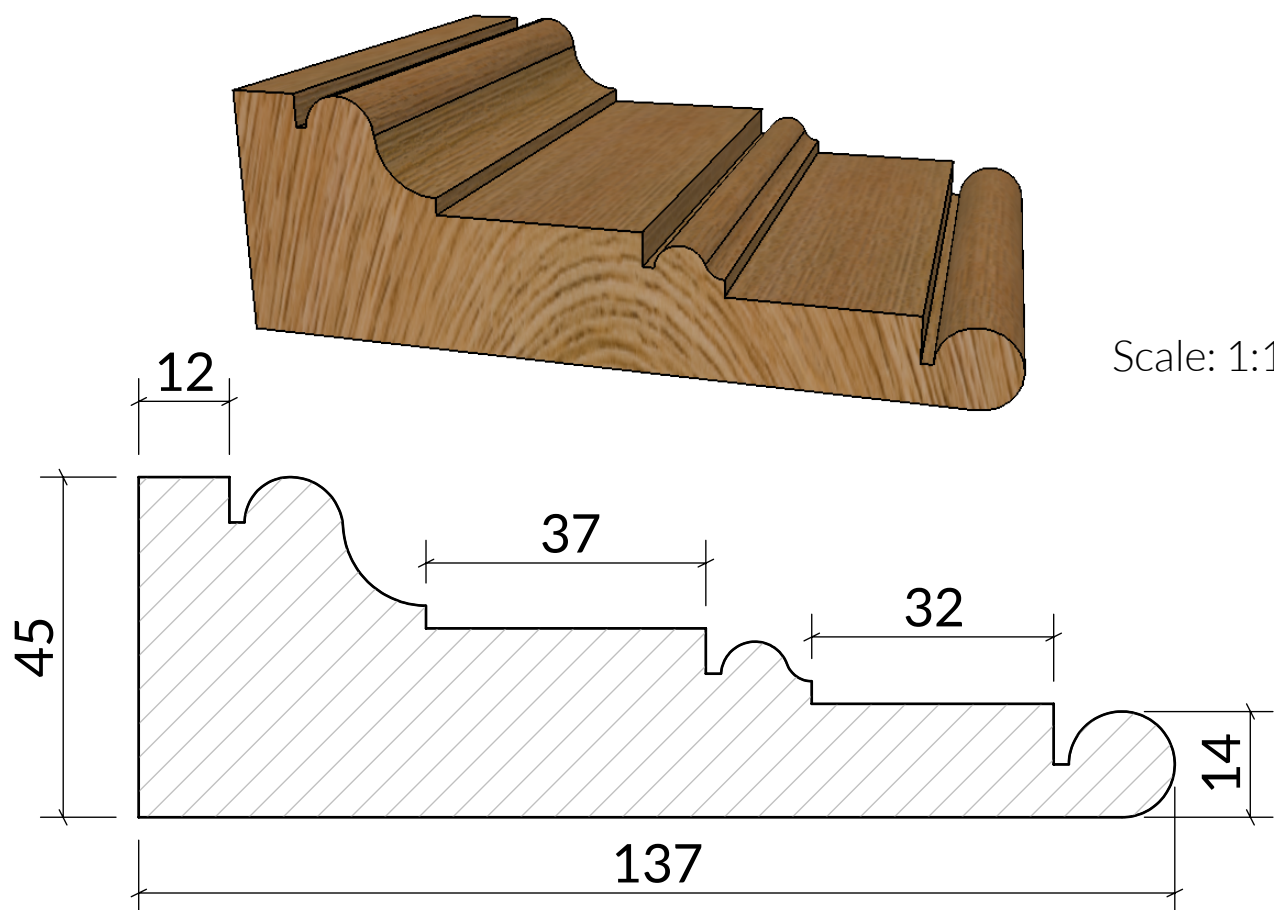

AR13

W: 137mm x D: 45mm

Timber options: Tulipwood, Sapele, American Oak, European Oak, American Maple, American Cherry, American Black Walnut, or Ash. For other timbers please call to discuss.

Finish: Primed, stained, lacquered or oiled. If required we can also supply "clean" for onsite french polishing/finishing.

Minimum order 10 linear meters.

Category: Architrave

Scale: 1:1 @ A4

Unit 6, Bilton Road, Cadwell Lane, SG4 0SB

+44 (0)1462 444462

sales@cadwellgreendoors.co.uk

www.cadwellgreendoors.co.uk