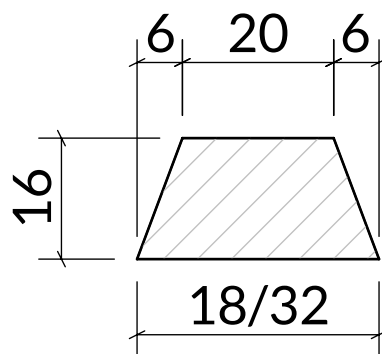

Category: Glazing bar

Scale: 1:1 @ A4

Unit 6, Bilton Road, Cadwell Lane, SG4 0SB

+44 (0)1462 444462

sales@cadwellgreendoors.co.uk

www.cadwellgreendoors.co.uk