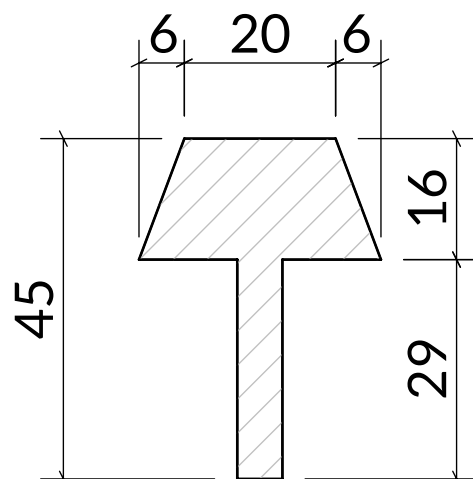

GTB4

W: 18/32mm x D: 45mm

Timber options: Tulipwood, Sapele, American Oak, European Oak, American Maple, American Cherry, American Black Walnut, or Ash. For other timbers please call to discuss.

Finish: Primed, stained, lacquered or oiled. If required we can also supply "clean" for onsite french polishing/finishing.

Category: Glazing through bar

Scale: 1:1 @ A4

Unit 6, Bilton Road, Cadwell Lane, SG4 0SB
+44 (0)1462 444462
sales@cadwellgreendoors.co.uk
www.cadwellgreendoors.co.uk