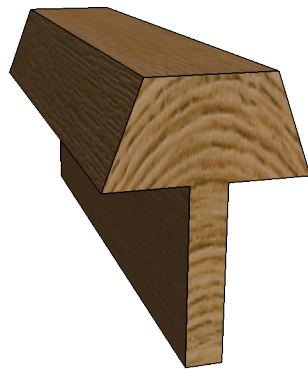

GTB4

W: 18/32mm x D: 45mm

Timber options: Tulipwood, Sapele, American Oak, European Oak, American Maple, American Cherry, American Black Walnut, or Ash. For other timbers please call to discuss.

Finish: Primed, stained, lacquered or oiled. If required we can also supply "clean" for onsite french polishing/finishing.

Category: Glazing through bar

Scale: 1:1 @ A4

Unit 6, Bilton Road, Cadwell Lane, SG4 0SB
+44 (0)1462 444462
sales@cadwellgreendoors.co.uk
www.cadwellgreendoors.co.uk