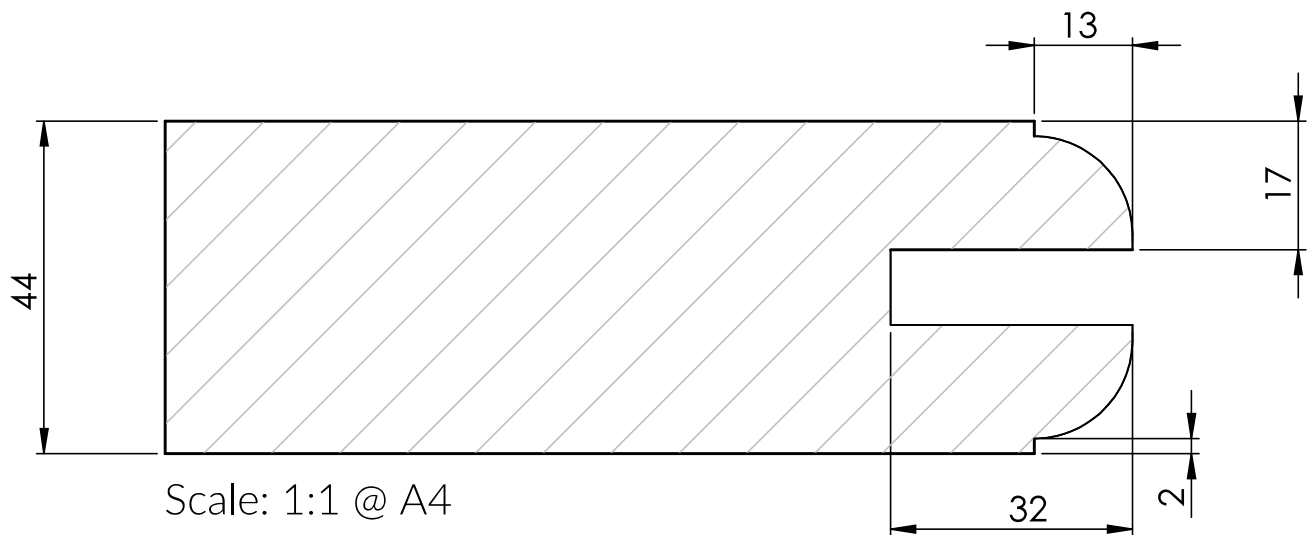

Category: Profile Mould

*Groove detail shown according to a Fire Rated Door. Slight changes of the mould are allowed following client's request.

Unit 6, Bilton Road, Cadwell Lane, SG4 0SB

+44 (0)1462 444462