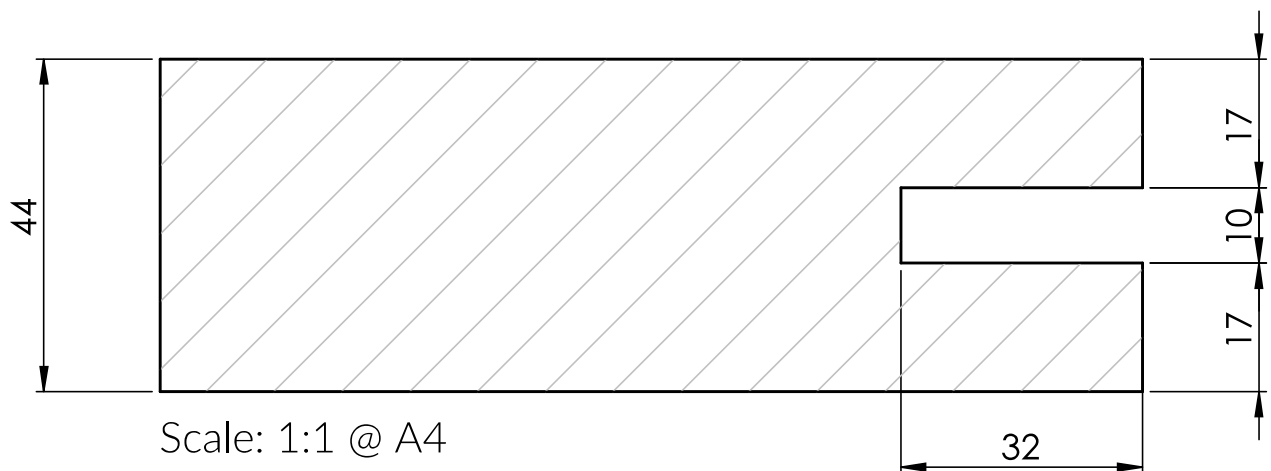

Category: Profile Mould

*Groove detail shown according to a Fire Rated Door. Slight changes of the mould are allowed following client's request.

Unit 6, Bilton Road, Cadwell Lane, SG4 0SB

+44 (0)1462 444462